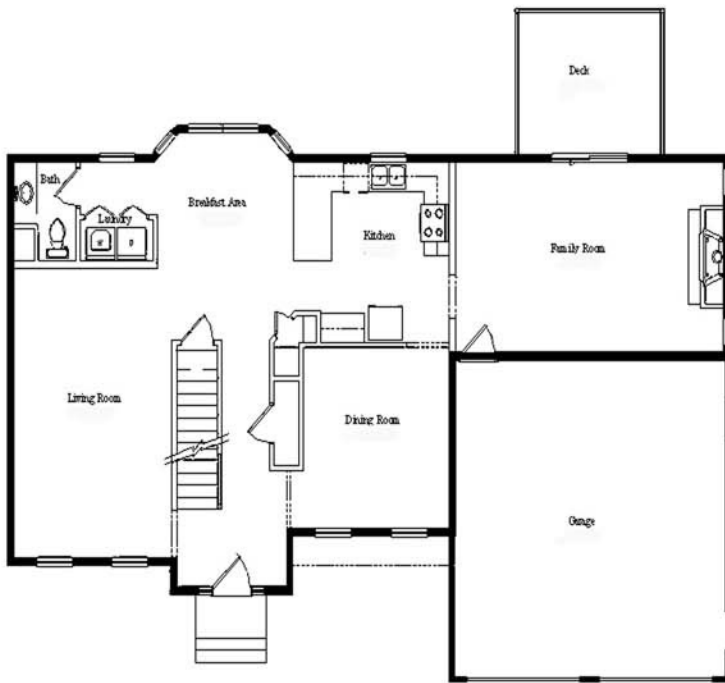

# Stinson Hills

Dunbarton, NH

The  
Country Manor  
2357 Square Feet