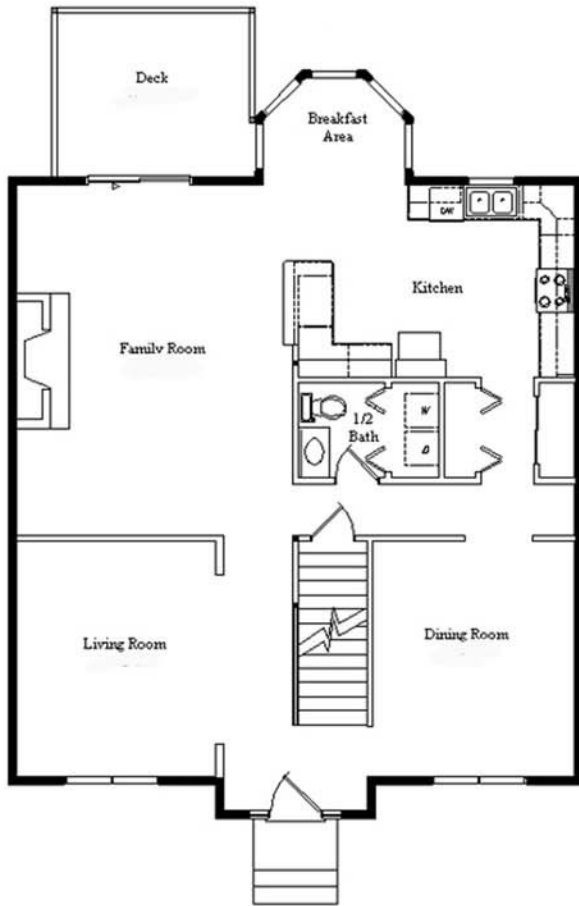

# Stinson Hills

Dunbarton, NH

The Copley  
2538 Square Feet